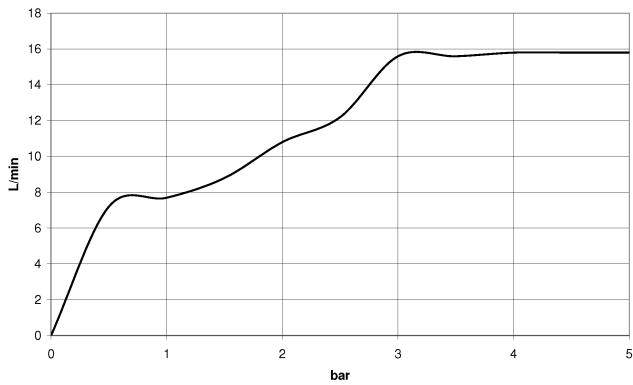

## EDITION PRO Hand shower - Chrome

---

28 019 626

- normal flow
- with anti-scale system
- 1/2" connection
- max. flow 15 l/min
- inherently safe from back flow.

	Chrome	28 019 626-00
	Matte Black	28 019 626-33
	Brushed Chrome	28 019 626-93

**EDITION PRO Hand shower - Chrome**

28 019 626

mm [inches]

**Flow rate chart**

**Certificates**

LGA\_29985.

**Spare parts list**

No.	Item Number	Name	Quantity used	Delivery time
1	09 23 01 039 90	sieve	1	2